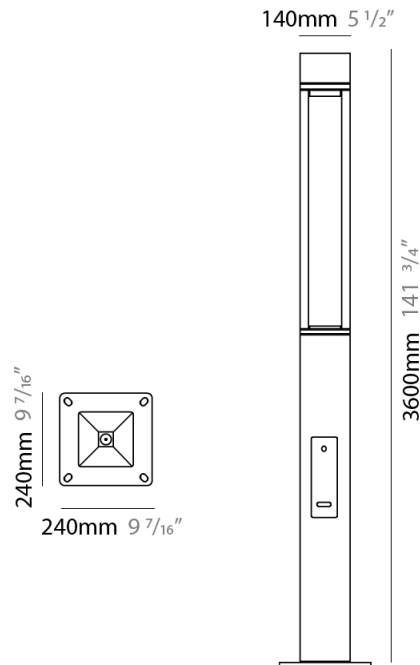

1. To build a product code in our configurator select the specify button on the base model # product page
2. To build a manual product code on this datasheet choose from the options listed below in blue font and add the suffix to the base model #

GENERAL

Series: T4
Brand: Platek
Division: Exterior
Mounting Type: Post
Mounting Location: Above Ground
Subcategory: Pedestrian

PHYSICAL

Shape: Rectangle
Length (mm): 240
Length (in): 9 7/16
Width (mm): 140
Width (in): 5 1/2
Height (mm): 3600
Height (in): 141 3/4
Light Distribution: Direct
Screws: A4 stainless steel
Diffuser: 4mm extra-clear flat tempered glass
Fixture Finish: BLK / WHI / GRY / COR / ANT / BRZ
Fixture Material: Extruded Aluminum

ELECTRICAL

Lamp Type: LED
Input Wattage (W): 39
Total Output Wattage (W): 36
Dimming: Non-Dimming / Phase Dimming (120vac Only)
Driver Included: Yes
Driver Location: Integrated
Driver Type: Constant Current - Universal
Driver Class: Class 2
Input Voltage (V): 120 - 277
Constant Current (MA): 1050
Upon Request: (Not included - see components [IP65 or higher enclosure to be supplied by others]): Remote: 0-10Vdc dimming

LED

Color Temperature (°K): 3000 / 4000
Max. Delivered Lumen (lm): 3820 / 3970
Nominal Lumen (lm): 4900 / 5145
CRI: >80 CRI
Lamp Life (hrs): 60000

OPTICAL

RATINGS AND CERTIFICATIONS

Certified By: Certified for North American Standards
IP rating: IP65
IK Rating: IK10
Bug Rating: B2 U0 G1