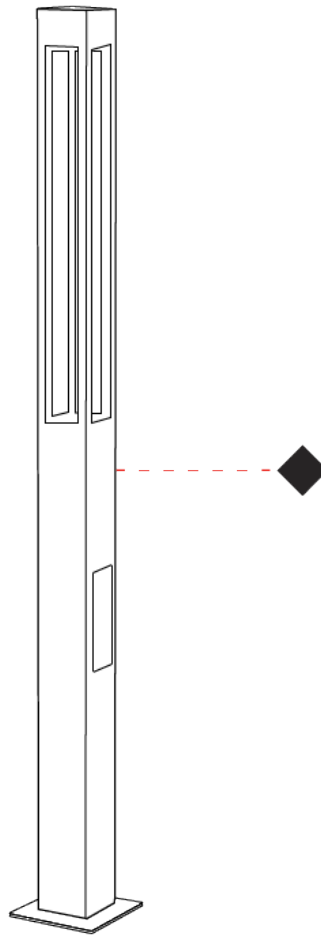

T4 POST

E9B180-

PROJECT

TYPE

SPECIFIER

QUANTITY

DATE

E